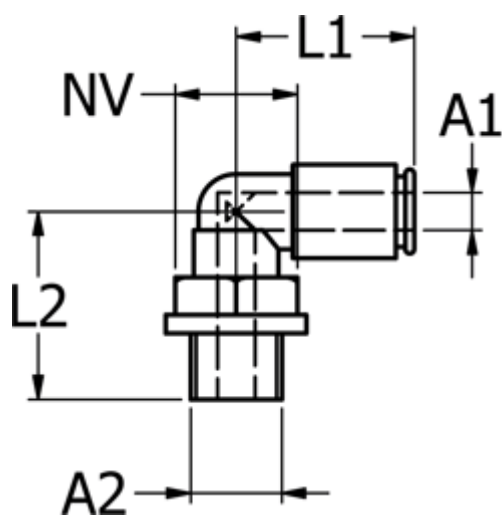

Data Sheet

Article number: 58675403812

Description: Metal fitting 754.038-12, Ø12 - G 3/8"
Push-in elbow

Measures

Ext. hose diameter A1	= 12
L1	= 30
L2	= 27.1
NV	= 17
Thread A2	= G 3/8"